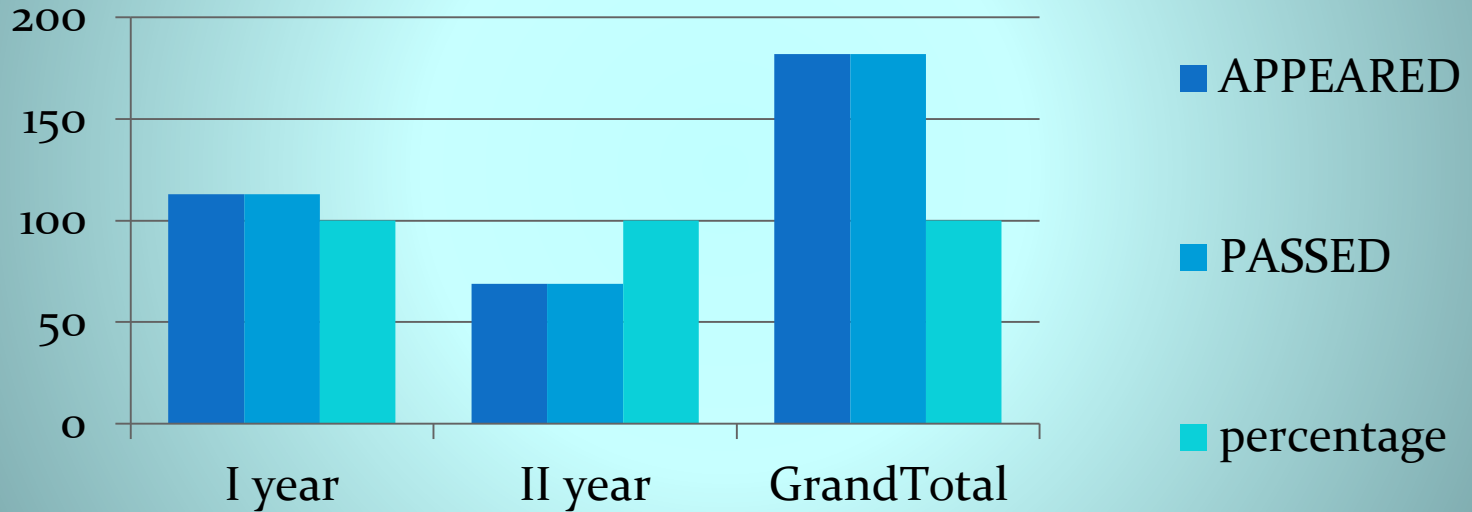

Analysis of Result 2020-21

Class	Appeared	passed	Percentage
I Year	135	134	99%
II Year	143	143	100%
Grand total	278	277	99%

Result analysis 2019-20

Class	Appeared	passed	Percentage
I Year	143	143	100%
II Year	113	113	100%
Grand total	256	256	100%

Result analysis 2018-2019

Class	Appeared	passed	Percentage
I Year	113	113	100%
II Year	69	69	100%
Grand total	182	182	100%

Result Analysis 2017-2018

Class	Appeared	passed	Percentage
I Year	69	69	100%
Grand total	69	69	100%