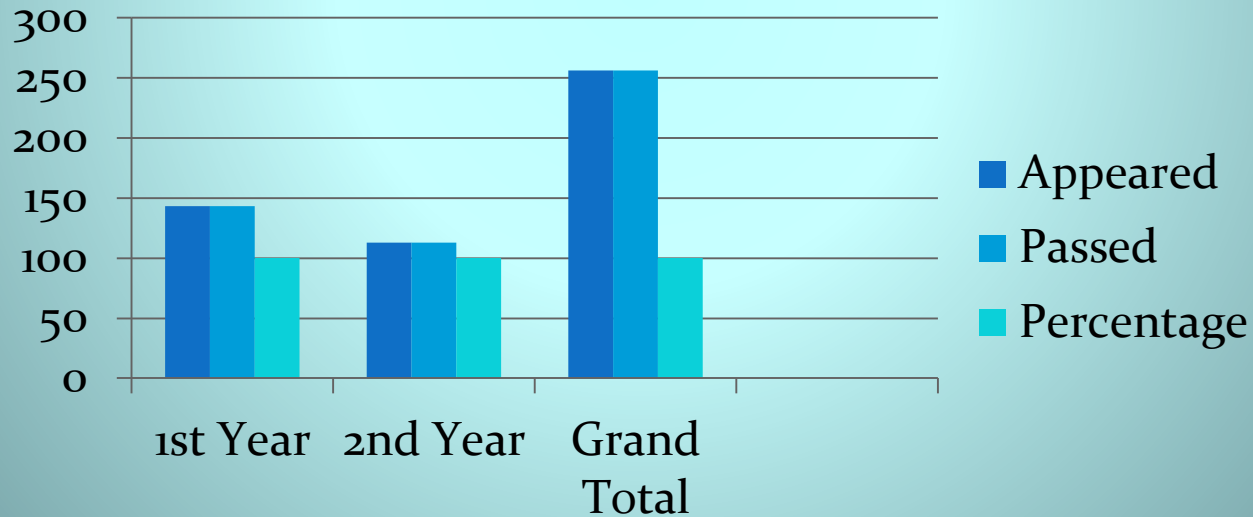

Result Analysis 2022-23

Class	Appeared	passed	Percentage
I Year	71	71	100%
II Year	138	137	99%
III Year	135	135	100%
Grand total	344	343	99%

Result analysis 2021-22

Class	Appeared	passed	Percentage
I Year	138	138	100%
II Year	135	135	100%
III Year	143	143	100%
Grand total	418	418	100%

Analysis of Result 2020-21

Class	Appeared	passed	Percentage
I Year	135	134	99%
II Year	143	143	100%
Grand total	278	277	99%

Result analysis 2019-20

Class	Appeared	passed	Percentage
I Year	143	143	100%
II Year	113	113	100%
Grand total	256	256	100%