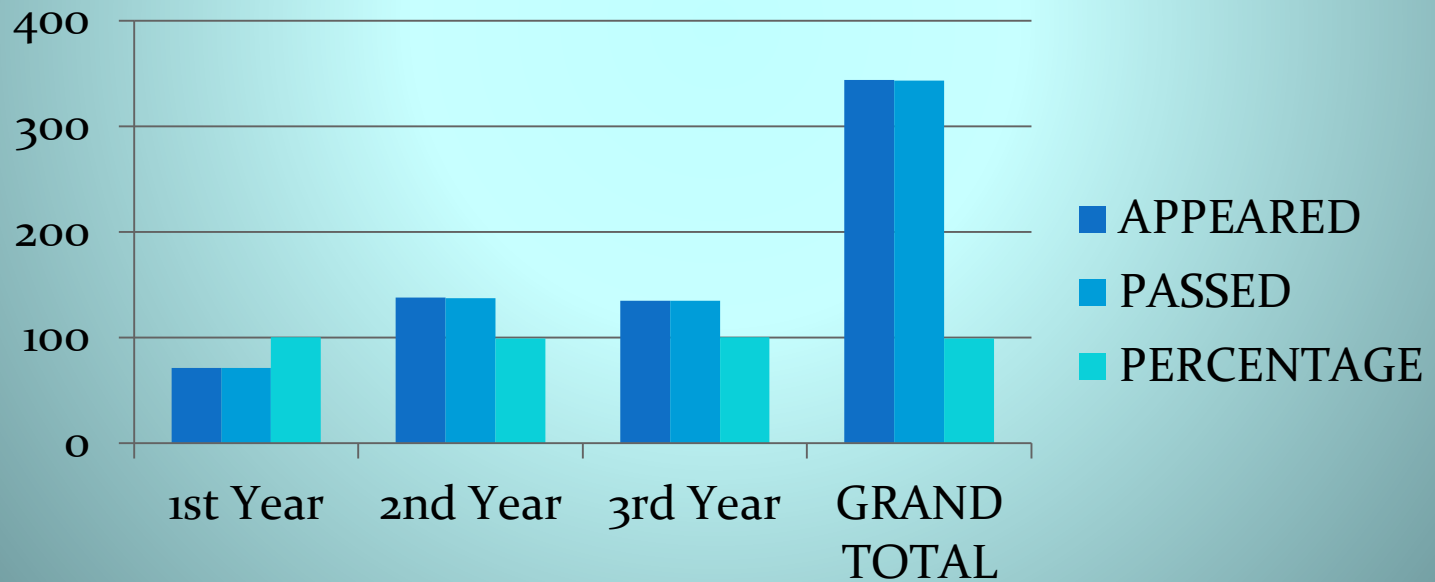

WEL COME TO DEPARTMENT OF TELUGU
TTWRDC(G) DAMMAPETA
RESULT ANALYSIS

Result Analysis 2023-24

Class	Appeared	passed	Percentage
I Year	45	44	97.7%
II Year	57	57	100%
III Year	138	138	100%
Grand total	240	239	99.5%

Result Analysis 2022-23

Class	Appeared	passed	Percentage
I Year	71	71	100%
II Year	138	137	99%
III Year	135	135	100%
Grand total	344	343	99%

Result analysis 2021-22

Class	Appeared	passed	Percentage
I Year	138	138	100%
II Year	135	135	100%
III Year	143	143	100%
Grand total	418	418	100%

Analysis of Result 2020-21

Class	Appeared	passed	Percentage
I Year	135	134	99%
II Year	143	143	100%
Grand total	278	277	99%

Result analysis 2019-20

Class	Appeared	passed	Percentage
I Year	143	143	100%
II Year	113	113	100%
Grand total	256	256	100%

Result analysis 2018-2019

Class	Appeared	passed	Percentage
I Year	113	113	100%
II Year	69	69	100%
Grand total	182	182	100%

Result Analysis 2017-2018

Class	Appeared	passed	Percentage
I Year	69	69	100%
Grand total	69	69	100%