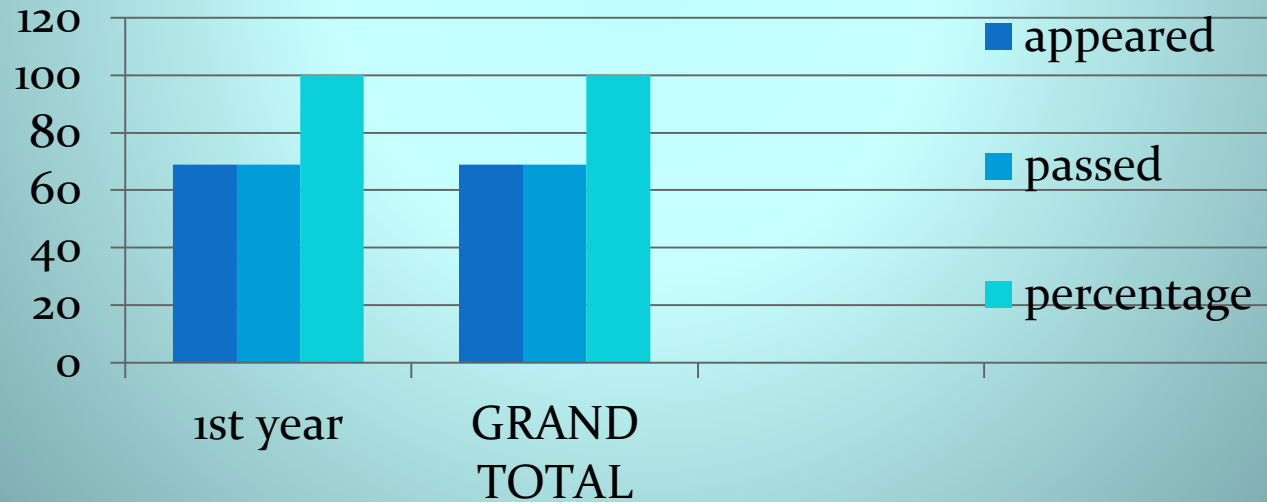

Analysis of Result 2020-21

Class	Appeared	passed	Percentage
I Year	135	134	99%
II Year	143	143	100%
Grand total	278	277	99%

Result analysis 2019-20

Class	Appeared	passed	Percentage
I Year	143	143	100%
II Year	113	113	100%
Grand total	256	256	100%

Result analysis 2018-2019

Class	Appeared	passed	Percentage
I Year	113	113	100%
II Year	69	69	100%
Grand total	182	182	100%

Result Analysis 2017-2018

Class	Appeared	passed	Percentage
I Year	69	69	100%
Grand total	69	69	100%