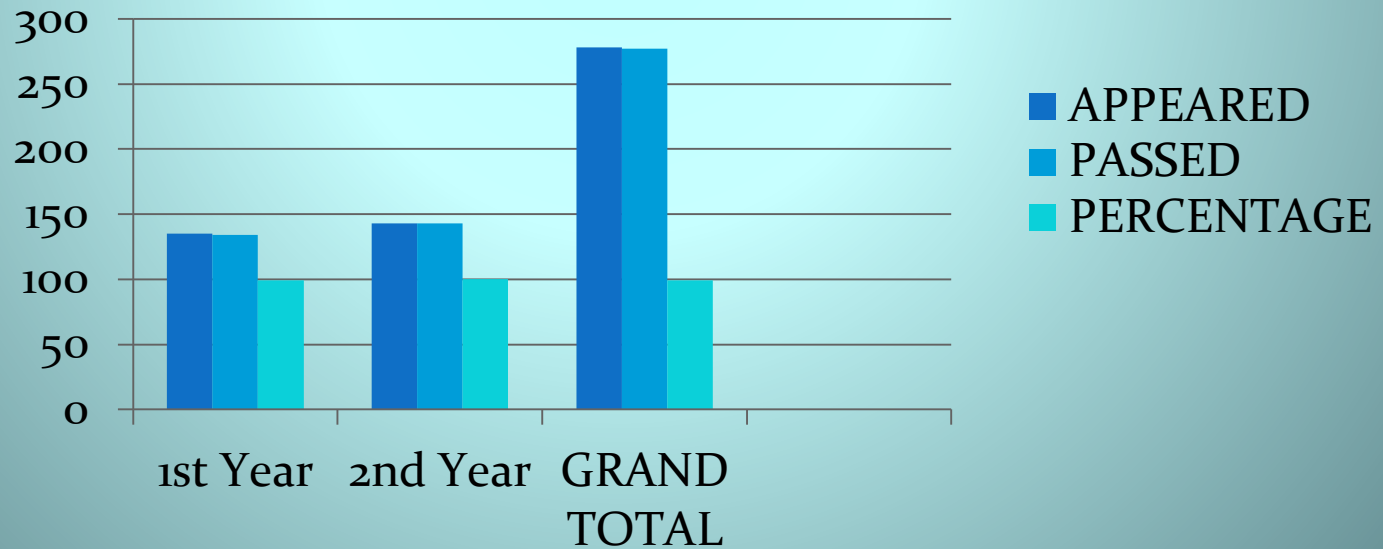

Result Analysis 2022-23

Class	Appeared	passed	Percentage
I Year	71	71	100%
II Year	138	137	99%
III Year	135	135	100%
Grand total	344	343	99%

Result analysis 2021-22

Class	Appeared	passed	Percentage
I Year	138	138	100%
II Year	135	135	100%
III Year	143	143	100%
Grand total	418	418	100%

Analysis of Result 2020-21

Class	Appeared	passed	Percentage
I Year	135	134	99%
II Year	143	143	100%
Grand total	278	277	99%

Result analysis 2019-20

Class	Appeared	passed	Percentage
I Year	143	143	100%
II Year	113	113	100%
Grand total	256	256	100%