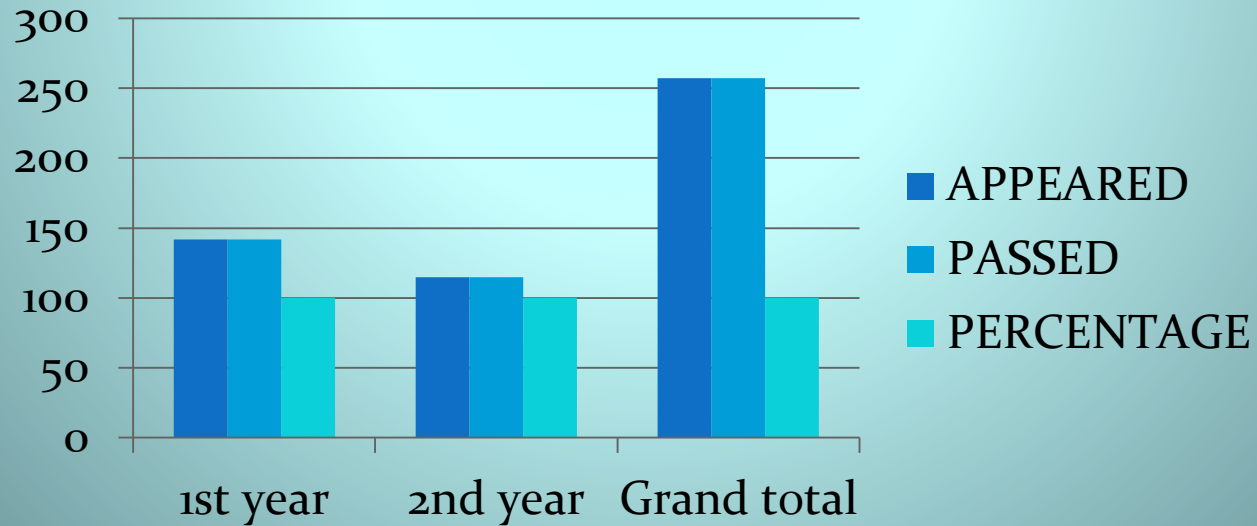

WEL COME TO DEPARTMENT OF TELUGU
TTWRDC(G) DAMMAPETA
RESULT ANALYSIS

Result Analysis 2023-24

Class	Appeared	passed	Percentage
I Year	45	44	97.7%
II Year	57	57	100%
III Year	138	138	100%
Grand total	240	239	99.5%

Result Analysis 2022-23

Class	Appeared	passed	Percentage
I Year	71	71	100%
II Year	138	137	99%
III Year	135	135	100%
Grand total	344	343	99%

Result analysis 2021-22

Class	Appeared	passed	Percentage
I Year	138	138	100%
II Year	135	135	100%
III Year	143	143	100%
Grand total	418	418	100%

Analysis of Result 2020-21

Class	Appeared	passed	Percentage
I Year	135	134	99%
II Year	143	143	100%
Grand total	278	277	99%

Result analysis 2019-20

Class	Appeared	passed	Percentage
I Year	143	143	100%
II Year	113	113	100%
Grand total	256	256	100%