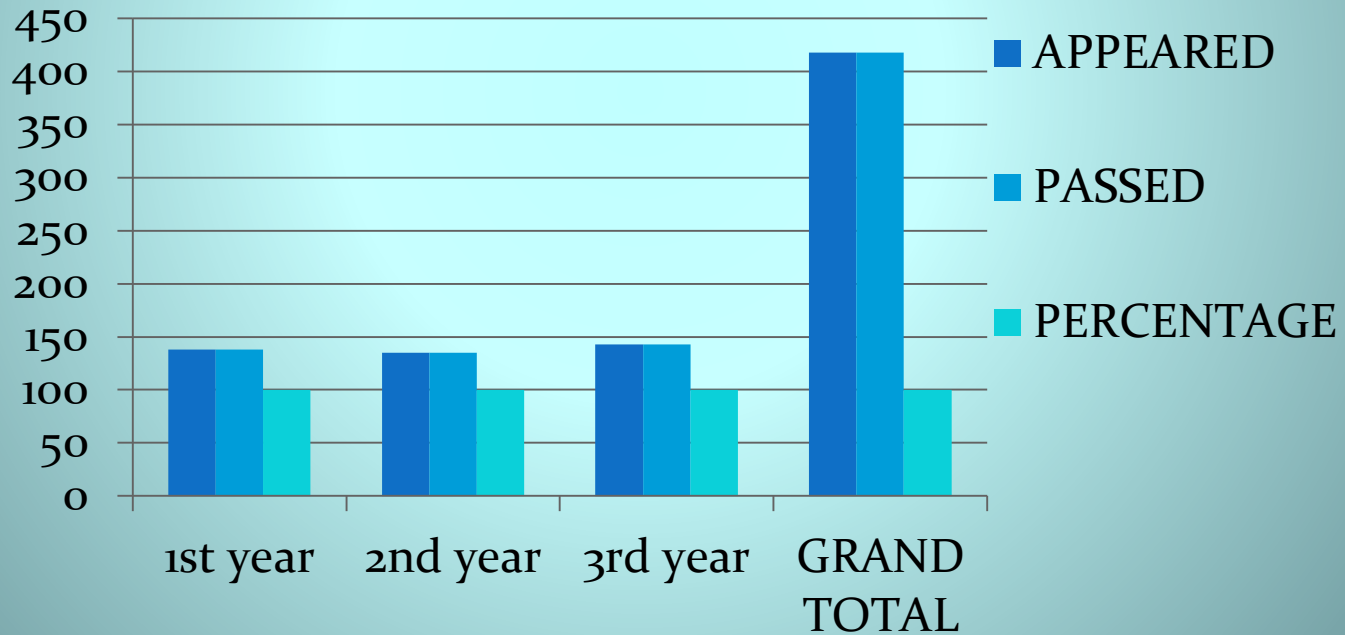

WEL COME TO DEPARTMENT OF TELUGU
TTWRDC(G) DAMMAPETA
RESULT ANALYSIS

Result Analysis 2023-24

Class	Appeared	passed	Percentage
I Year	45	44	97.7%
II Year	57	57	100%
III Year	138	138	100%
Grand total	240	239	99.5%

Result Analysis 2022-23

Class	Appeared	passed	Percentage
I Year	71	71	100%
II Year	138	137	99%
III Year	135	135	100%
Grand total	344	343	99%

Result analysis 2021-22

Class	Appeared	passed	Percentage
I Year	138	138	100%
II Year	135	135	100%
III Year	143	143	100%
Grand total	418	418	100%

Analysis of Result 2020-21

Class	Appeared	passed	Percentage
I Year	135	134	99%
II Year	143	143	100%
Grand total	278	277	99%

Result analysis 2019-20

Class	Appeared	passed	Percentage
I Year	143	143	100%
II Year	113	113	100%
Grand total	256	256	100%